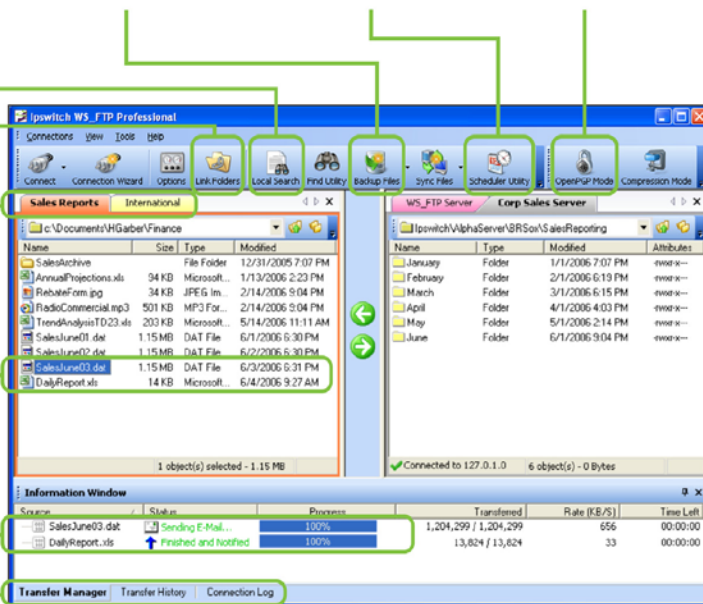

EXCEED COMPLIANCE AND CORPORATE GOVERNANCE REQUIREMENTS

Leading security, integrity and auditing capabilities enable compliance with government regulations, company policies, vendor requirements, and customer expectations for secure file transfer. WS_FTP Professional exceeds the requirements of many compliance regulations worldwide, including:

- HIPAA
- Sarbanes-Oxley
- PCI DSS
- GLBA
- MA 201 CMR 17
- BASEL II
- J-SOX
- FIPS

"...[WS_FTP Professional] has been integral in helping us maintain compliance and it's a major component of our processing personal client data and our compliance with SOX."

John Beede, Raymond James

Easily locate and transfer files using integrated Google™, Copernic™ and Windows® desktop search

Safely back up important files and folders to virtually any drive, device or server

One-time or recurring file transfers can be scheduled to occur automatically

Secure data with OpenPGP file encryption and 256-bit transfer encryption

Simultaneously navigate any two connections with the same tree structure

View multiple local and server connections with the tabbed interface

Transfer multiple files to and from multiple servers quickly and easily

Alert people with email notifications the instant a file transfer occurs

Track the movement of data with detailed logging

Lightning fast transfer speed, industry-leading security and time-saving automation

Learn more about Ipswitch File Transfer solutions at:

www.IpswitchFT.com